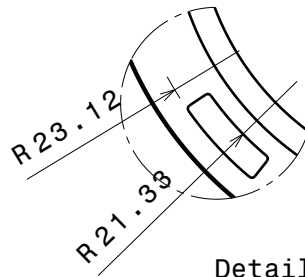

D

C

B

A

4

4

Detail B
Scale: 2:1

3

3

Detail A
Scale: 2:1

2

2

1

1

INDEX	PART NO	DESCRIPTION	MATERIAL	COLOR
1		ANGELINA	Reflective PC	White

Tolerances if not otherwise shown
According to DIN ISO 2768-1
Linear measures:
Up to 30mm class M, otherwise class C.
According to DIN ISO 2768-2
Form and position: class L

SIZE	PART NUMBER
A4	-

SCALE	1:1	WEIGHT	-	SHEET	1/1
-------	-----	--------	---	-------	-----

D

A