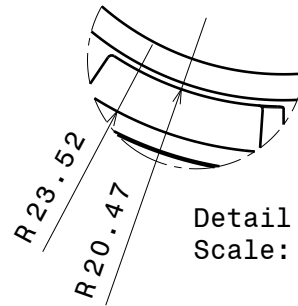

D

C

B

A

4

4

Detail B
Scale: 2:1

3

3

Detail A
Scale: 2:1

2

2

1

1

INDEX	PART NO	DESCRIPTION	MATERIAL	COLOR
1		ANGELINA	Reflective PC	White

Tolerances if not otherwise shown
According to DIN ISO 2768-1
Linear measures:
Up to 30mm class M, otherwise class C.
According to DIN ISO 2768-2
Form and position: class L

SIZE	PART NUMBER
A4	-

SCALE	1:1	WEIGHT	-	SHEET	1/1
-------	-----	--------	---	-------	-----

D

A