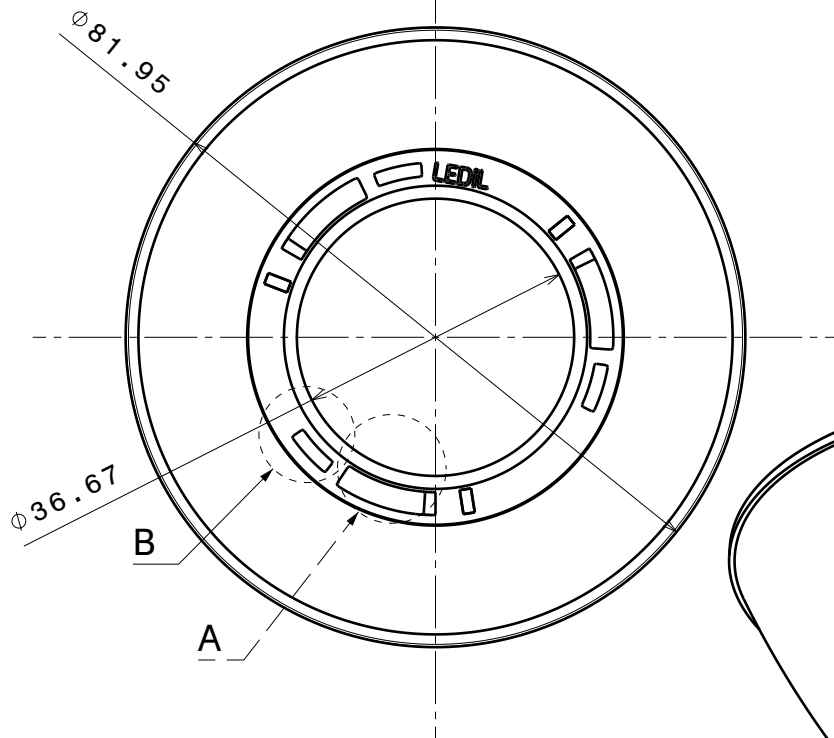

D

C

B

A

4

4

Detail B
Scale: 2:1

3

3

Detail A
Scale: 2:1

2

2

1

1

INDEX	PART NO	DESCRIPTION	MATERIAL	COLOR
1		ANGELINA	Reflective PC	White

Tolerances if not otherwise shown
According to DIN ISO 2768-1
Linear measures:
Up to 30mm class M, otherwise class C.
According to DIN ISO 2768-2
Form and position: class L

SIZE	PART NUMBER
A4	-

SCALE	1:1	WEIGHT	-	SHEET	1/1
-------	-----	--------	---	-------	-----

D

A